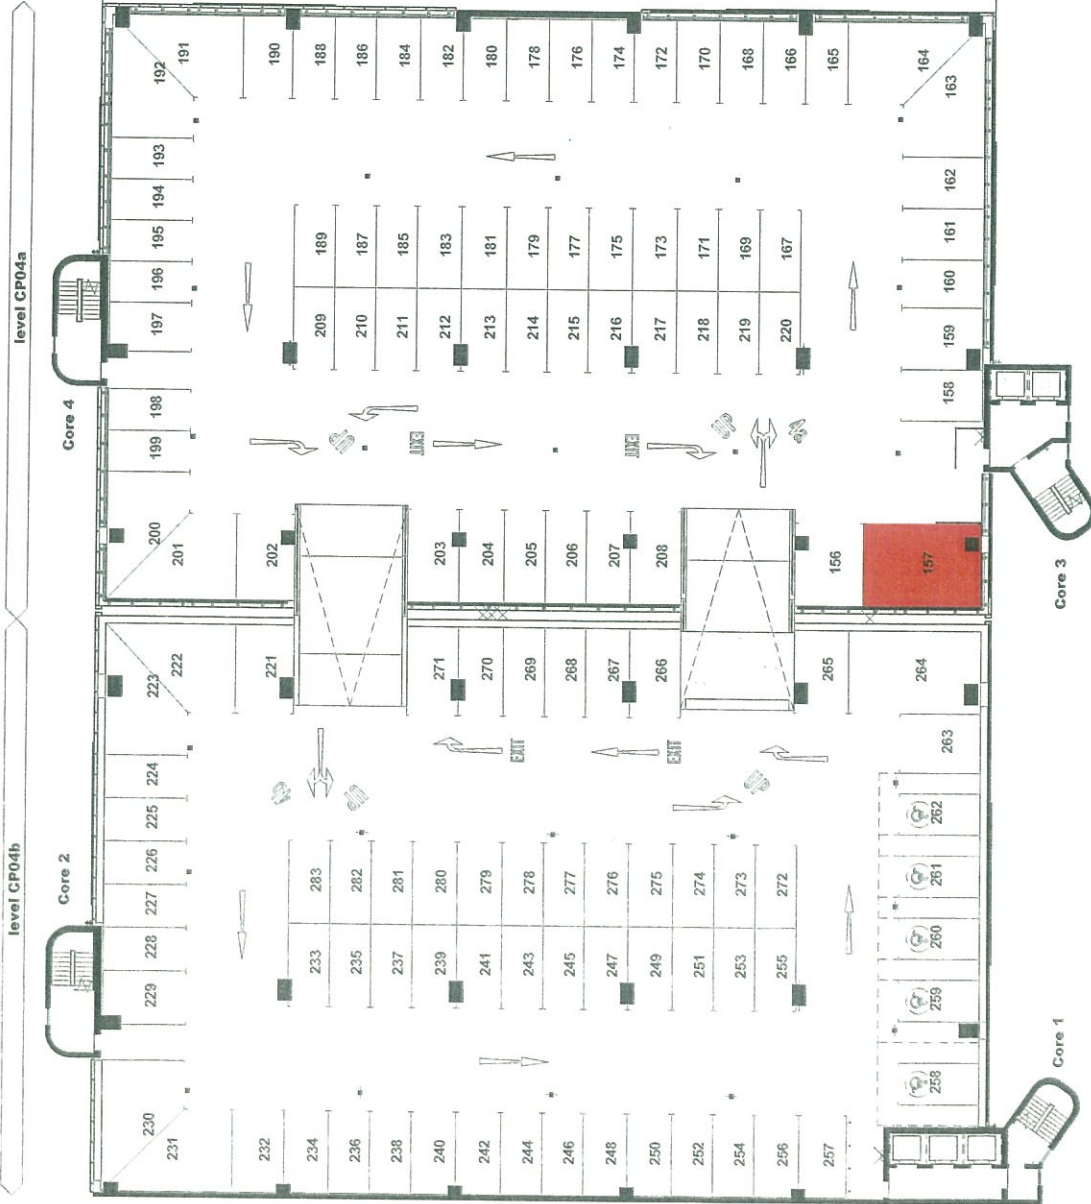

CERTIFIED A TRUE COPY  
OF THE ORIGINAL

09 JAN 2017

Hassans  
57/63 Line Wall Road  
Gibraltar

Regal House

Job No. : 1270  
Sheet No. : 412-157  
Drawing Number : 01/12/15  
not to scale

Queensway

Reclamation Road

Midtown Coach and Car Park

Car space no. 157

Project